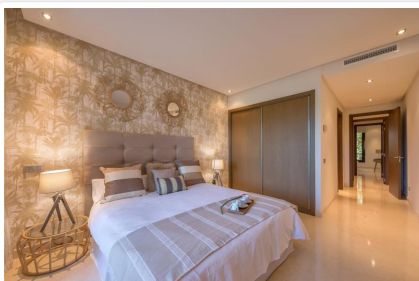

MDPA PREMIUM

Benahavís

Apartments

Type: **Apartments**

Bedrooms: **2**

Bathrooms: **2**

Benahavís Ref.: MDPA

Starting from 350,000€